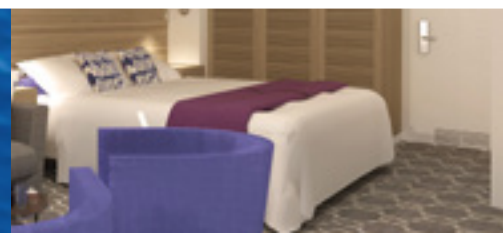

Celestyal Nefeli

Suite

Deck Places to have a good meal

6 - VENUS	Leda Buffet
4 - POSEIDON	Aegean Restaurant

Deck Places to have fun

6 - VENUS	Leda Patio Bar
5 - DIONYSOS	Muses Lounge, Muses Bar, Eros Bar Lounge, Selene Bar

Deck Places to treat yourself

8 - OURANOS	Spa & Gym, Jacuzzi, Swimming pools, Oscar's Unisex Salon
7 - APOLLO	Library
5 - DIONYSOS	Reception, Agora Duty-Free Shops
2 - ATHENA	Medical Centre

CATEGORY	DECK	DESCRIPTION	NUMBER OF CABINS
Inside Cabins			
IA	2-ATHENA	2 lower beds, bathroom with shower	7
IB	3-HERMES	2 lower beds, 3rd/4th berth, bathroom with shower	59
ID	4-POSEIDON	2 lower beds, 3rd/4th berth, bathroom with shower	42
IE	6-VENUS / 7-APOLLO	2 lower beds, 3rd/4th berth, bathroom with shower	15
Outside Cabins			
XA	2-ATHENA	2 lower beds, 3rd/4th berth, bathroom with shower	29
XB	3-HERMES	2 lower beds, bathroom with shower	70
XD	4-POSEIDON / 6-VENUS	2 lower beds, bathroom with shower	76
XFO	6-VENUS	2 lower beds, bathroom with shower (Obstructed View)	32
XF	6-VENUS	2 lower beds, bathroom with shower	24
Suites			
SJO Junior Suite	7-APOLLO	2 lower beds or 2 lower beds with 1 sofa bed, bathroom with shower (Obstructed View)	8
SJ Junior Suite	6-VENUS / 7-APOLLO	2 lower beds or 2 lower beds with 1 sofa bed, bathroom with shower	27
S Suite	7-APOLLO	2 lower beds, 1 sofa bed (2 pax accommodation), bathroom with shower	2
SB Balcony Suite	7-APOLLO	2 lower beds, 1 sofa bed (2 pax accommodation), bathroom with shower (balcony)	10

SHIP SPECIFICATIONS

Tonnage	19,093
Length	163,81 m
Breadth	22,50 m
Draught	5,50 m
Cruising Speed	17,5 kn
Passenger Decks	7
Elevators	4
Stabilizers	Yes
Electric Current	110 / 220 V
Classification Society	Bureau Veritas

CABIN ACCOMMODATIONS

Total Outside Cabins	278
Total Inside Cabins	123
Total Cabins	401

CREW MEMBERS

Nationality of Officers	Hellenic & International
Nationality of Crew	European & International

CABIN AMENITIES

All cabins are equipped with shower, WC, air condition, telephone, TV, safety boxes and hairdryers.
All suites have refrigerated mini bar.

Deck plans and cabins layouts are given purely as a guide. Size and layout may vary within the same category.